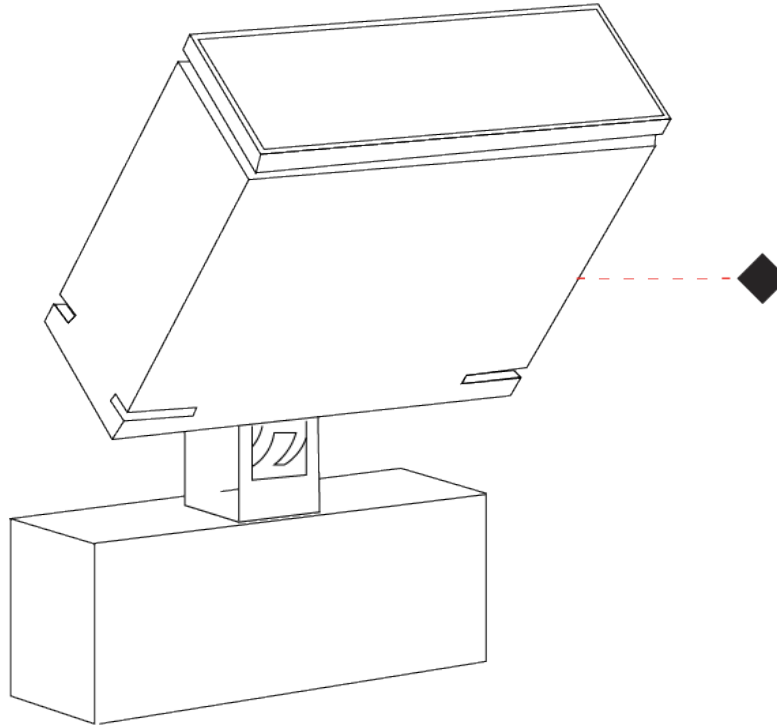

TARGET SURFACE

E9F304-

PROJECT

TYPE

SPECIFIER

QUANTITY

DATE

E